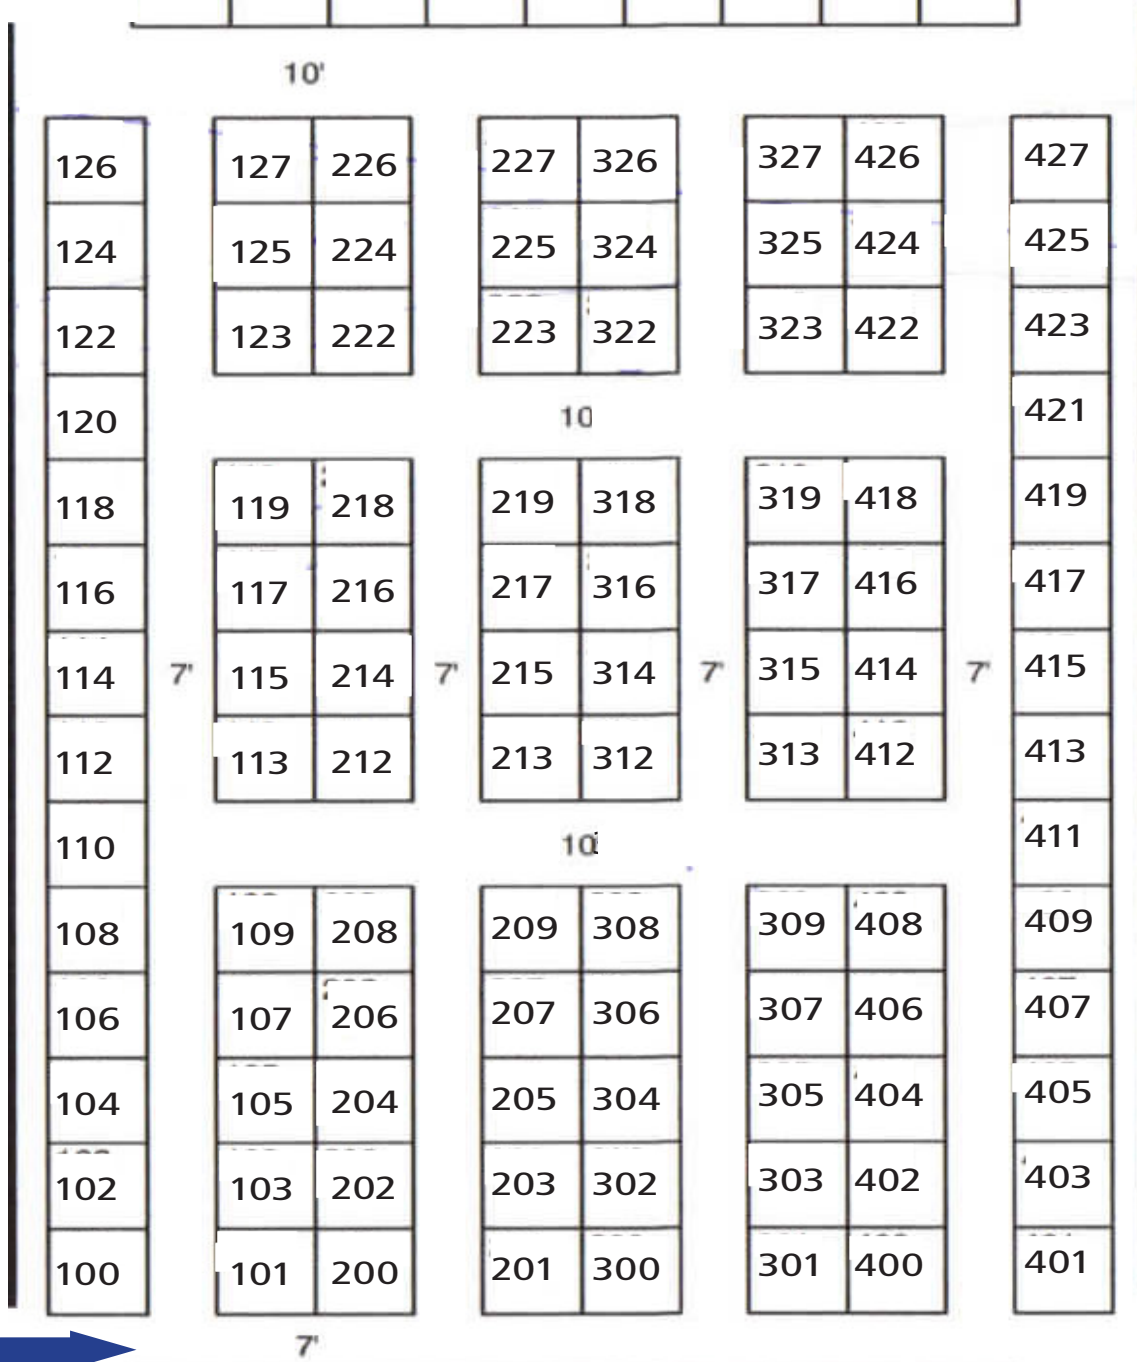

# Fort Myers Home Show Floor Plan

Suncoast Credit Union Arena at Florida SW State College

500	502	504	506	508	510	512	514	516
-----	-----	-----	-----	-----	-----	-----	-----	-----

ENTRANCE

Presented by:

**East Coast**  
CONSUMER SHOWS